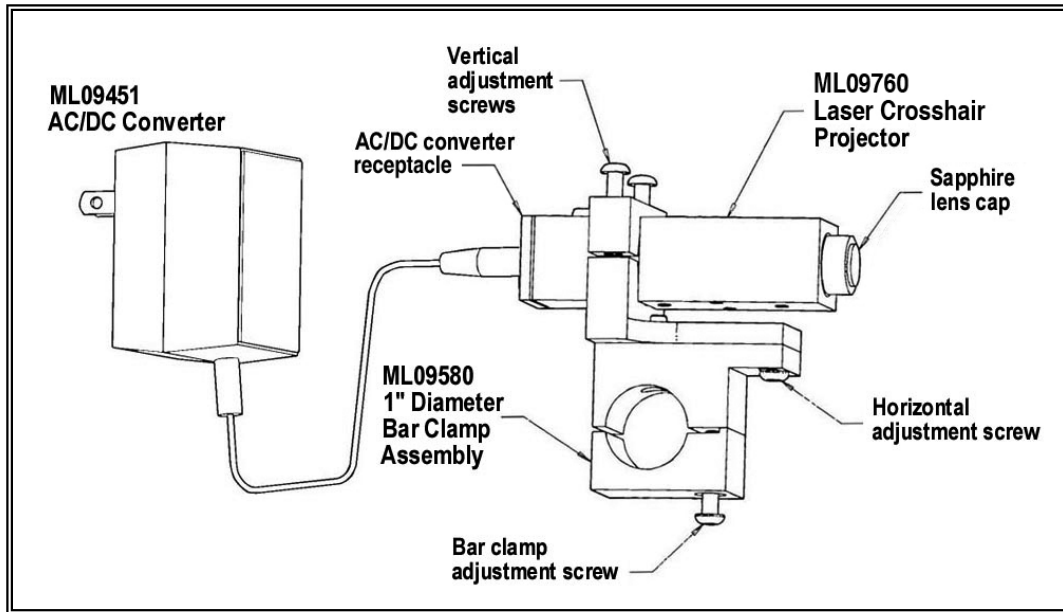

ML09760 SAFETY INFORMATION

ML09760 Laser Projector – Green Crosshair, 1.5 MM SAFETY INFORMATION

The Everhard ML09760 laser crosshair projector is a Class II laser product. This laser product has a maximum power of 1 milliwatt or less. The unit is considered "eye safe" under normal operating conditions.

LABELING INFORMATION

90-608

90-505

90-520

90-504

IMPORTANT NOTE: Install and operate the projector only with Everhard model #ML09451 120VAC / 7.5VDC 1.0A 7.5W regulated AC/DC converter or equivalent.

WARNING: Failure to install and operate the projector with the ML09451 AC/DC converter or equivalent will void the warranty for the projector.